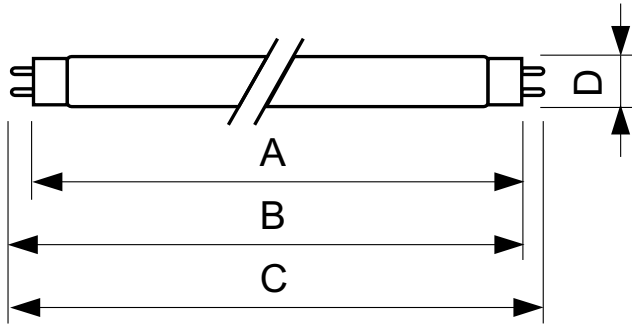

Operating and electrical	
Power (Nom)	15.0 W
Lamp Current (Nom)	0.310 A

Voltage (Nom)	51 V
---------------	------

Controls and dimming	
Dimmable	Yes

Mechanical and housing	
Bulb Shape	T8 [26 mm (T8)]

Approval and application	
Mercury (Hg) Content (Nom)	8.0 mg

TL-D Standard Colours

Material Nr. (12NC)	928024803347
Net Weight (Piece)	0.077 kg
ILCOS Code	FD-15/41/2B-E-G13

Dimensional drawing

TL-D 15W/33-640 1SL/9

Product	D (max)	A (max)	B (max)	B (min)	C (max)
TL-D 15W/33-640 1SL/9	28 mm	437.4 mm	444.5 mm	442.1 mm	451.6 mm