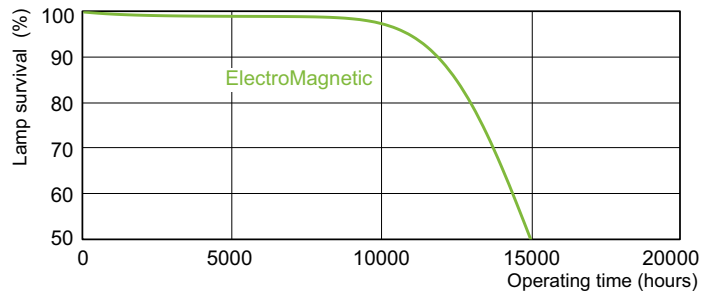

Photometric data

LDPB_TL-DSTD_33-640_0001-Spectral power distribution B/W

LDPO_TL-DSTD_33-640_0001-Spectral power distribution Colour

Lifetime

LDLE_TL-DSTD_0001-Life expectancy diagram

LDLE_TL-DSTD_0002-Life expectancy diagram